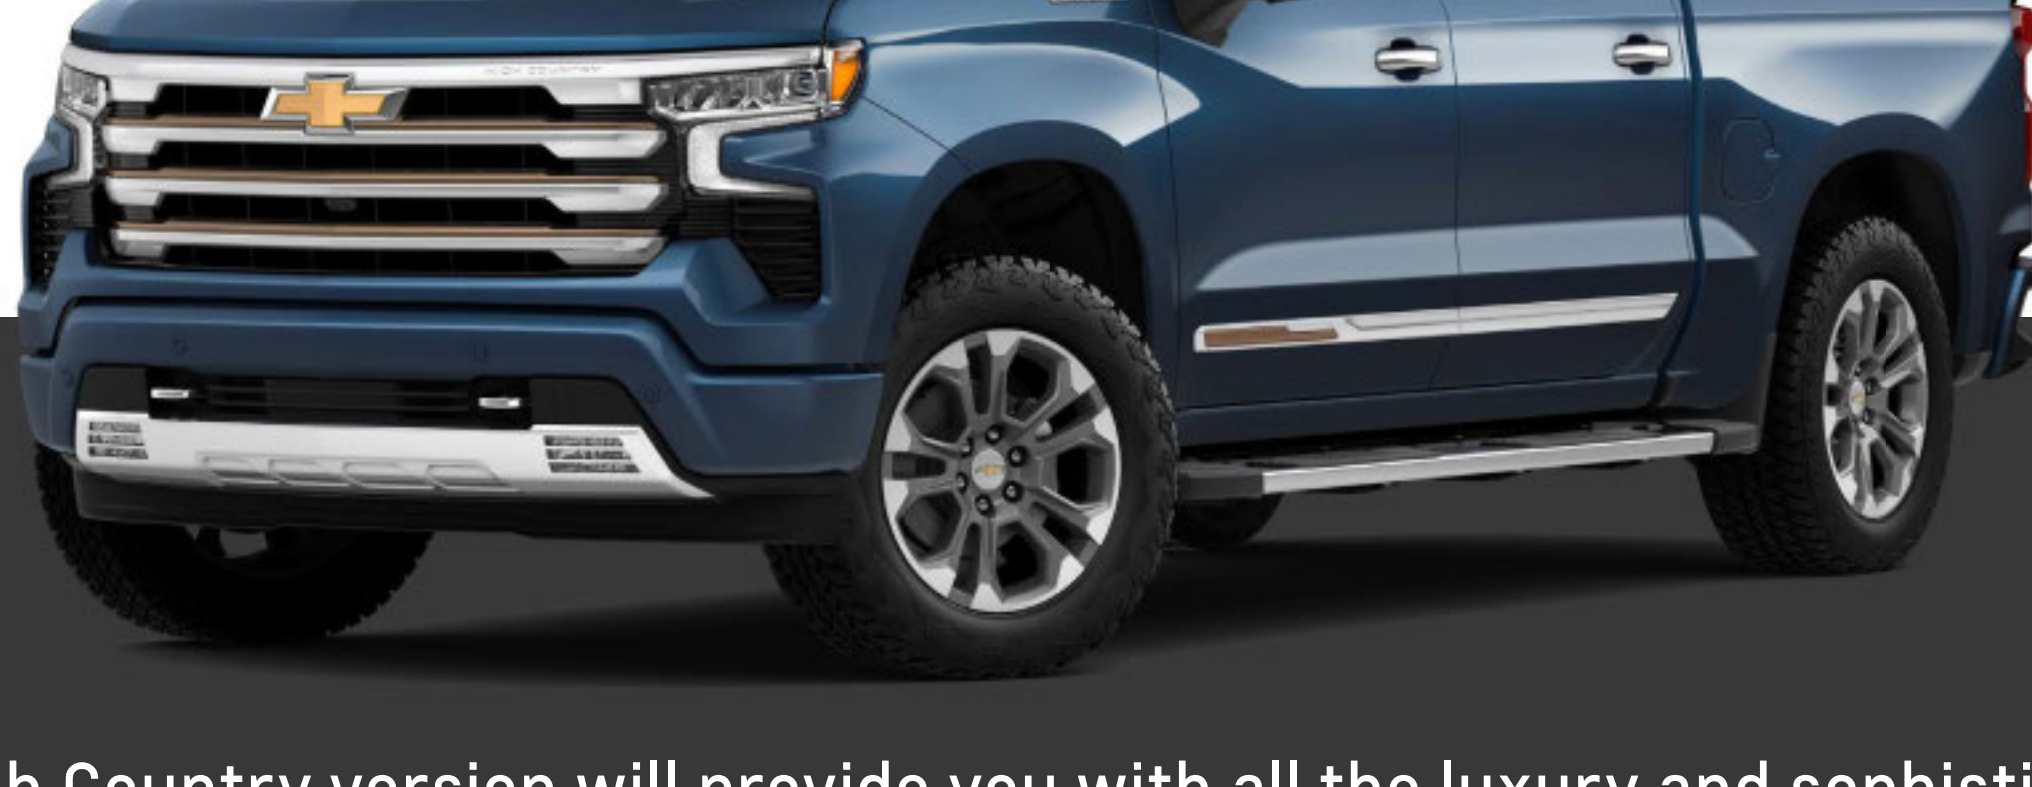

CHEVROLET SILVERADO® HIGH COUNTRY

THE POWER OF CHOOSING

The High Country version will provide you with all the luxury and sophistication of Silverado with its MultiPro Tailgate (multi-function tailgate opening), which revolutionizes your way to access the cargo bed. Power retractable chrome assist steps and exclusive High Country leather interiors with embroidered emblems.

- Exterior and interior High Country emblem
- Automatic retractable assist steps
- MultiPro Tailgate: 6 cargo bed access settings
- Chrome grille and door handles
- 20" aluminum wheels
- High Performance suspension