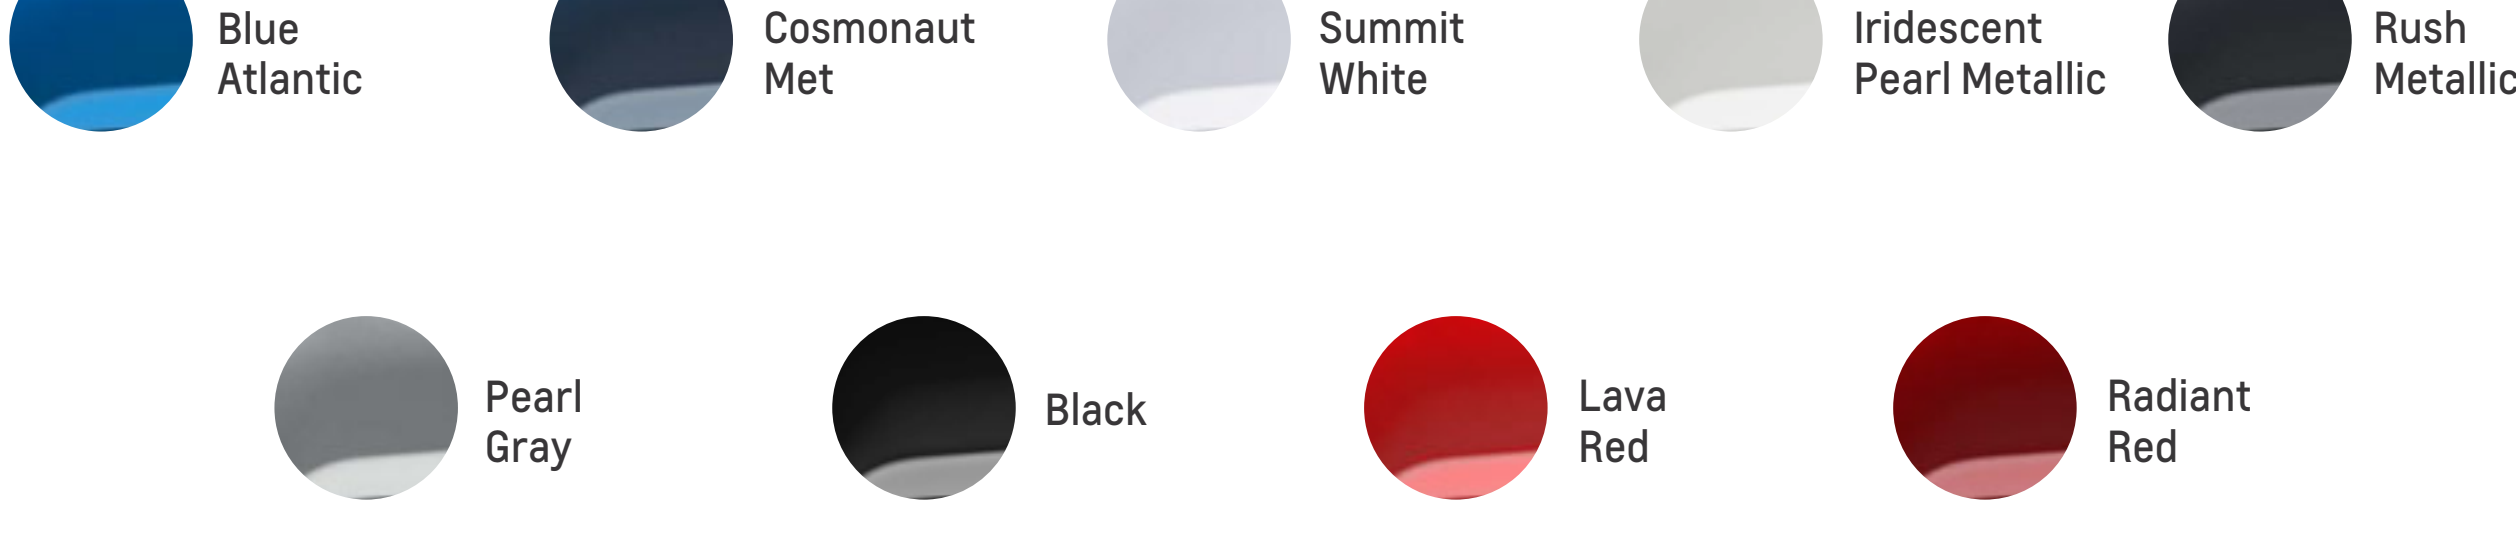

AVAILABLE COLORS:

FIND NEW ROADS™

CHEVROLET